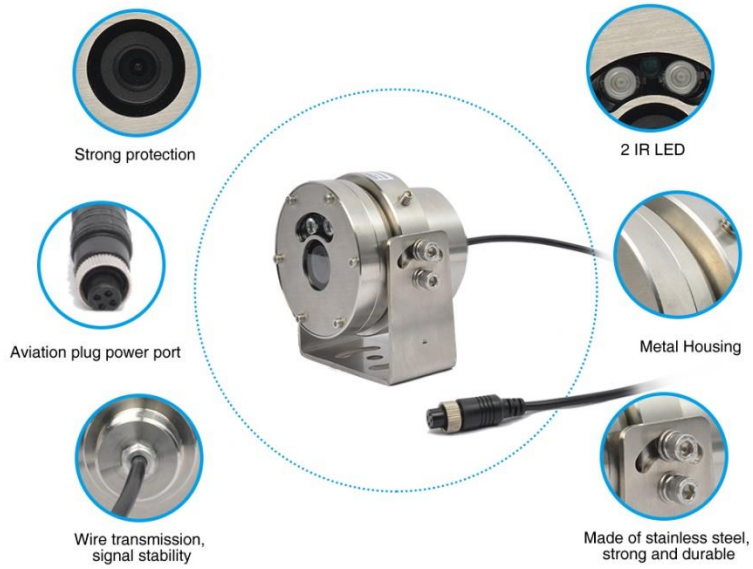

Beautiful appearance, convenient and simple installation, suitable for outdoor installation of various dangerous vehicles.

| NO. | IR waterproof IR camera (AHD1080P) | |
|------------------|------------------------------------|--|
| Camera parameter | sensor | 1/2.9 color CMOS |
| | chipset | FH8536H+GC2053 |
| | pixel | 200M |
| | Mini Illumination | 0.001 LUX / F1.2 |
| | Shutter speed | 1/50S-1/100000S |
| | IR distance | Built in 2 IR light ,distance 15M |
| | IR-Cut | have |
| | Lens(1080p) | 2.8 mm |
| picture | pixel | 1920(H)x1080(V) |
| | Video out | AHD |
| other | Temperature& humidity | -20°C~+70°C 0% - 90% |
| | power | 12V (8v-15v) (IR start) <2.5w |
| | IP | IP67 |
| | Video interface | 1.0Vp-p video out, 75Ω, 4pin aviation cable 1:red 12V+, 2: black 12V-, 3: white audio signal, 4: yellow video signal |

Wide Angle 120°

High Resolution Image Sensor

APPLICABLE FIELDS

Fuel Tank Car

Natural Gas Transport Vehicle

Chemical Truck

- Definition of video recorder aviation head(male head)

- Connect to host or display

- 4 cores are defined separately
- Red: Power+
- Black:GND-
- White:Audio
- Yellow:Video

- Allen wrench
- Adjust screw tightness

Easy To Install

Simple wiring, connect power supply, connect video cable
The display works fine and provides more vision.