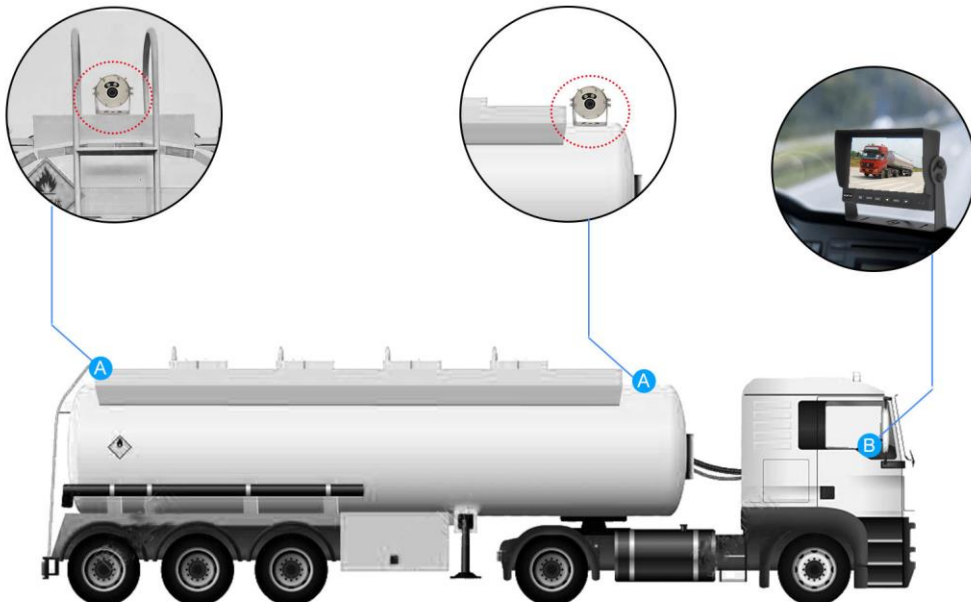

Wide Angle 120°

High Resolution Image Sensor

APPLICABLE FIELDS

Fuel Tank Car

Natural Gas Transport Vehicle

Chemical Truck

- Definition of video recorder aviation head(male head)

- Connect to host or display

- 4 cores are defined separately
- Red: Power+
- Black:GND-
- White:Audio
- Yellow:Video

- Allen wrench
- Adjust screw tightness

Easy To Install

Simple wiring, connect power supply, connect video cable
The display works fine and provides more vision.