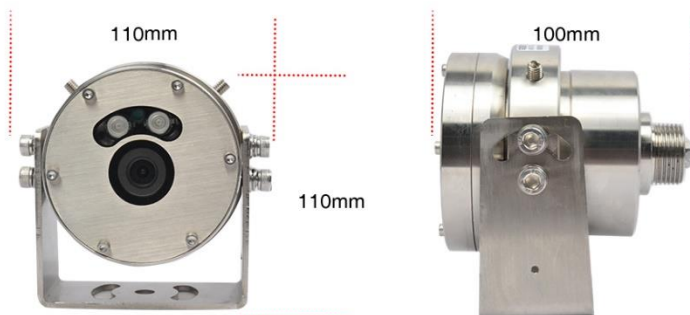

Beautiful appearance, convenient and simple installation, suitable for outdoor installation of various dangerous vehicles.

| NO. | IR waterproof IR camera (AHD1080P) | |
|------------------|------------------------------------|--|
| Camera parameter | sensor | 1/2.9 color CMOS |
| | chipset | FH8536H+GC2053 |
| | pixel | 200M |
| | Mini Illumination | 0.001 LUX / F1.2 |
| | Shutter speed | 1/50S-1/100000S |
| | IR distance | Built in 2 IR light ,distance 15M |
| | IR-Cut | have |
| | Lens(1080p) | 2.8 mm |
| picture | pixel | 1920(H)x1080(V) |
| | Video out | AHD |
| other | Temperature& humidity | -20°C~+70°C 0% - 90% |
| | power | 12V (8v-15v) (IR start) <2.5w |
| | IP | IP67 |
| | Video interface | 1.0Vp-p video out, 75Ω, 4pin aviation cable 1:red 12V+, 2: black 12V-, 3: white audio signal, 4: yellow video signal |

Wide Angle 120°

High Resolution Image Sensor

APPLICABLE FIELDS

Fuel Tank Car

Natural Gas Transport Vehicle

Chemical Truck

- Definition of video recorder aviation head(male head)

- Connect to host or display

- 4 cores are defined separately
- Red: Power+
- Black:GND-
- White:Audio
- Yellow:Video

- Allen wrench
- Adjust screw tightness

Easy To Install

Simple wiring, connect power supply, connect video cable
The display works fine and provides more vision.