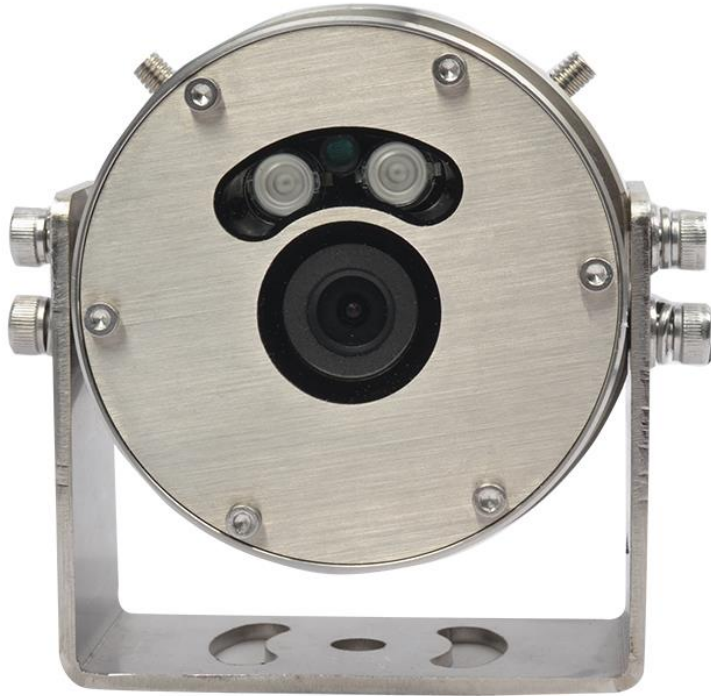

Security Explosion-proof Night Vision IR LED Reverse Camera for Truck

Infrared Light

Explosion-proof

Day / night vision

HD Image

Horizontal Angle 120°

IP68 Waterproof

Shenzhen Jinchuang Digital Technology Co., Ltd.

Baoan District, Shenzhen, Guangdong, Shenzhen, China

Infrared explosion-proof metal rainproof camera

Use 1/29" color CMOS to capture moving images

Support coaxial high-definition output, the image is clear and delicate

Beautiful appearance, convenient and simple installation, suitable for outdoor installation of various dangerous vehicles.

| NO. | IR waterproof IR camera (AHD1080P) | |
|------------------|------------------------------------|--|
| Camera parameter | sensor | 1/2.9 color CMOS |
| | chipset | FH8536H+GC2053 |
| | pixel | 200M |
| | Mini Illumination | 0.001 LUX / F1.2 |
| | Shutter speed | 1/50S-1/100000S |
| | IR distance | Built in 2 IR light ,distance 15M |
| | IR-Cut | have |
| | Lens(1080p) | 2.8 mm |
| picture | pixel | 1920(H)x1080(V) |
| | Video out | AHD |
| other | Temperature& humidity | -20°C~+70°C 0% - 90% |
| | power | 12V (8v-15v) (IR start) <2.5w |
| | IP | IP67 |
| | Video interface | 1.0Vp-p video out, 75Ω, 4pin aviation cable 1:red 12V+, 2: black 12V-, 3: white audio signal, 4: yellow video signal |

Wide Angle 120°

High Resolution Image Sensor

APPLICABLE FIELDS

Fuel Tank Car

Natural Gas Transport Vehicle

Chemical Truck

- Definition of video recorder aviation head(male head)

- Connect to host or display