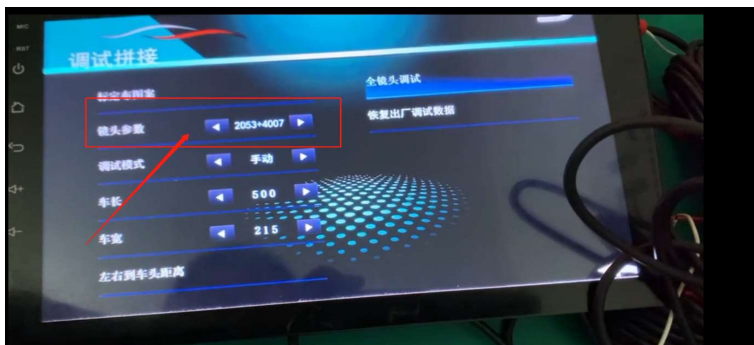

360 panoramic wiring method

NO	Line type	Picture	Remark	Wiring position
1	Host yellow power cable		Power positive	Battery positive
2	Host red power cable		ACC	ACC positive
3	Host black power cable		GND	Grounding
4	Left extension cable red trigger line		/	Left turn signal positive
5	Right extension cable red trigger line		/	Right turn signal positive
6	Rear extension cable red trigger line		/	Reversing light positive
7	Video cable AV head Red (white) trigger line		/	Android reversing control cable (pink)

video out : AHD
camera: 1080p

lens: 2053+4007